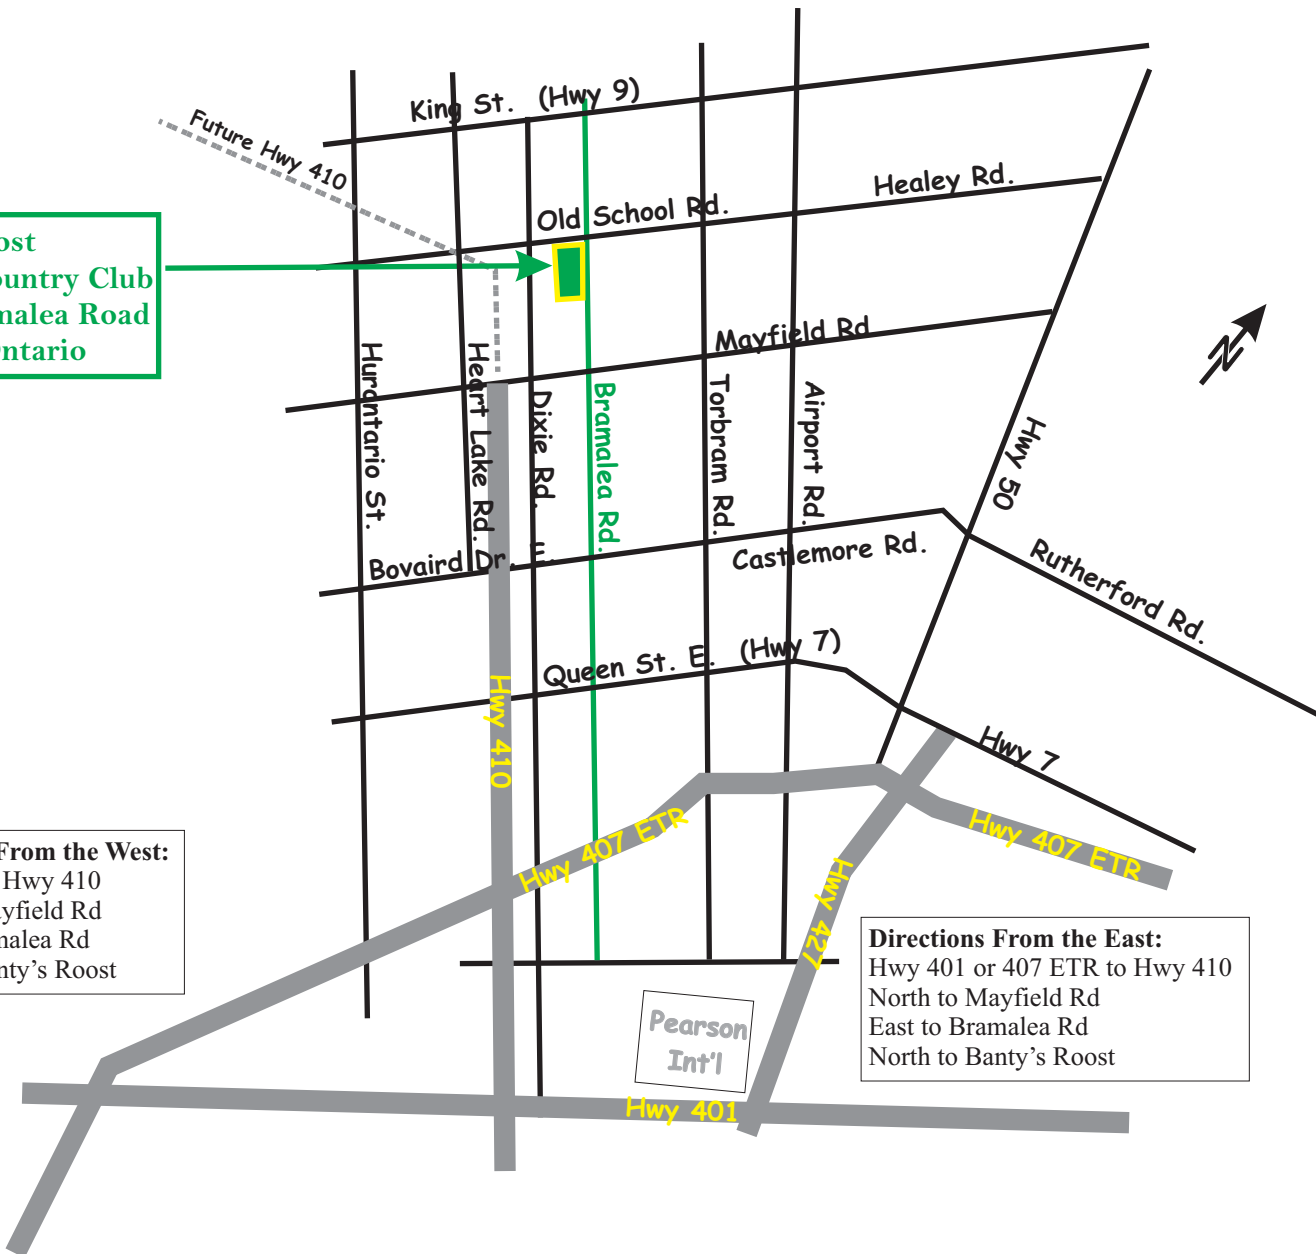

**Directions from Markham/Vaughan**

Take Rutherford Rd West  
cross Hwy 50 the road becomes Castlemore Rd  
Take Castlemore Rd to Airport Rd  
Take Airport Rd North to Mayfield Rd  
Turn left taking Mayfield Rd West to  
Bramalea Rd, turn right go North to Banty's Roost.

**Banty's Roost  
Golf & Country Club  
12600 Bramalea Road  
Caledon, Ontario**

**Directions From the West:**

Hwy 401 to Hwy 410  
North to Mayfield Rd  
East to Bramalea Rd  
North to Banty's Roost

**Directions From the East:**

Hwy 401 or 407 ETR to Hwy 410  
North to Mayfield Rd  
East to Bramalea Rd  
North to Banty's Roost

Pearson  
Int'l

Hwy 401